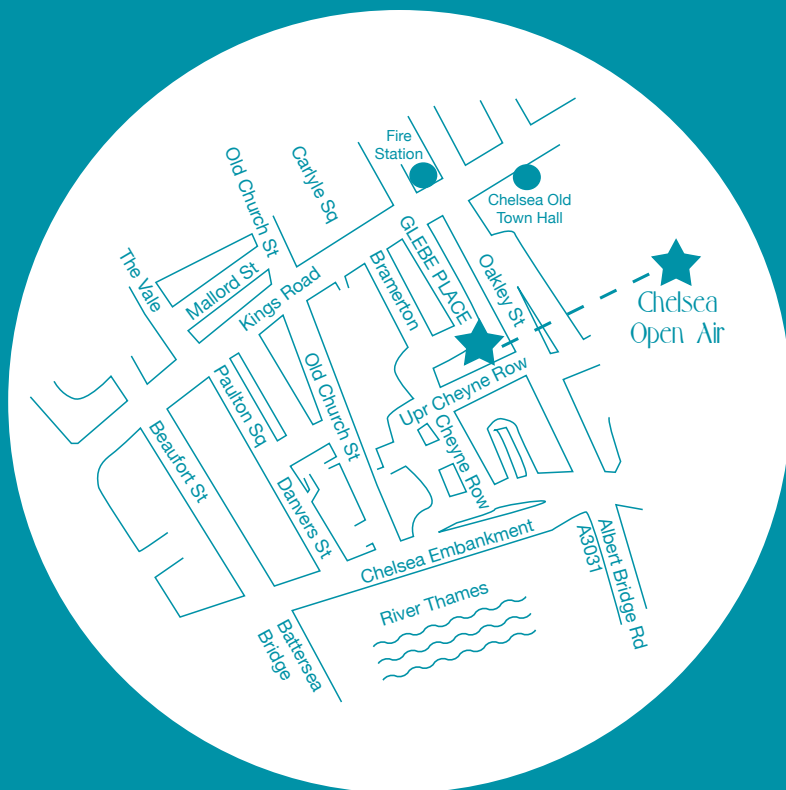

Chelsea Open Air Nursery School and Children's Centre

51 Glebe Place, London SW3 5JE
T - 020 7352 8374
F - 020 7376 8350
E - info@coans.rbkc.sch.uk
www.chelseaopenairnursery.co.uk

For more information, please call
020 7352 8374