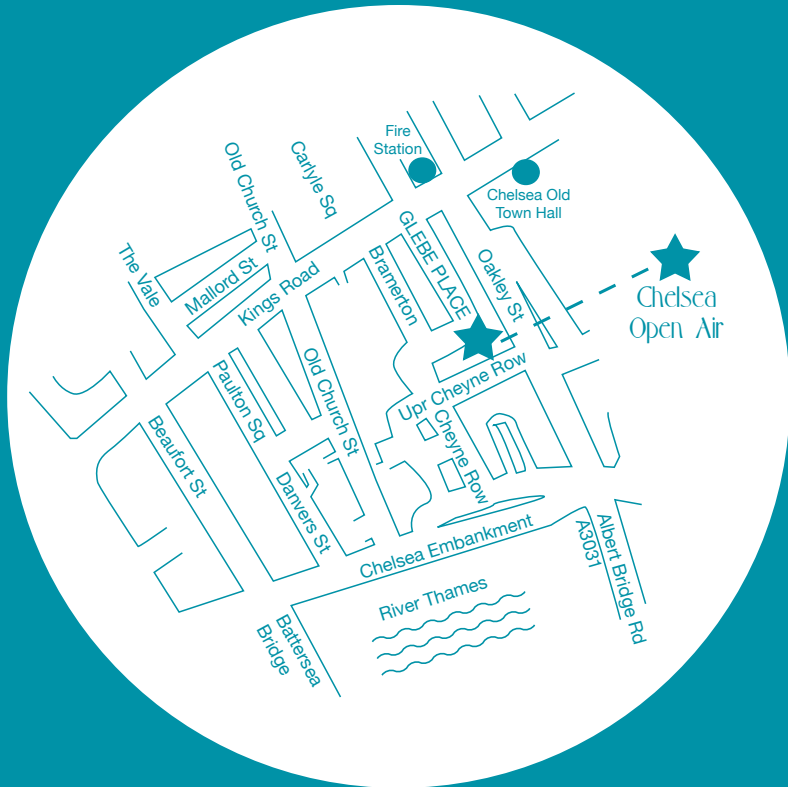

Chelsea Open Air Nursery School and Children's Centre

51 Glebe Place, London SW3 5JE
T - 020 7352 8374
F - 020 7376 8350
E - info@coans.rbkc.sch.uk
www.chelseaopenairnursery.co.uk

For more information, please call
020 7352 8374