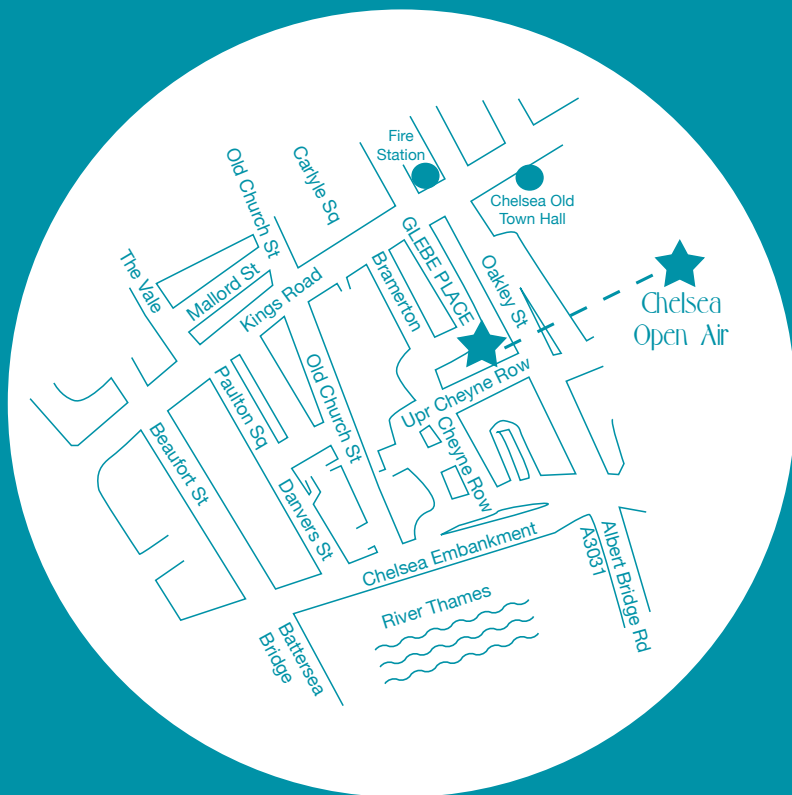

51 Glebe Place, London SW3 5JE
T - 020 7352 8374
F - 020 7376 8350
E - info@coans.rbkc.sch.uk
www.chelseaopenairnursery.co.uk

For more information, please call
020 7352 8374

THE ROYAL BOROUGH OF
KENSINGTON
AND CHELSEA